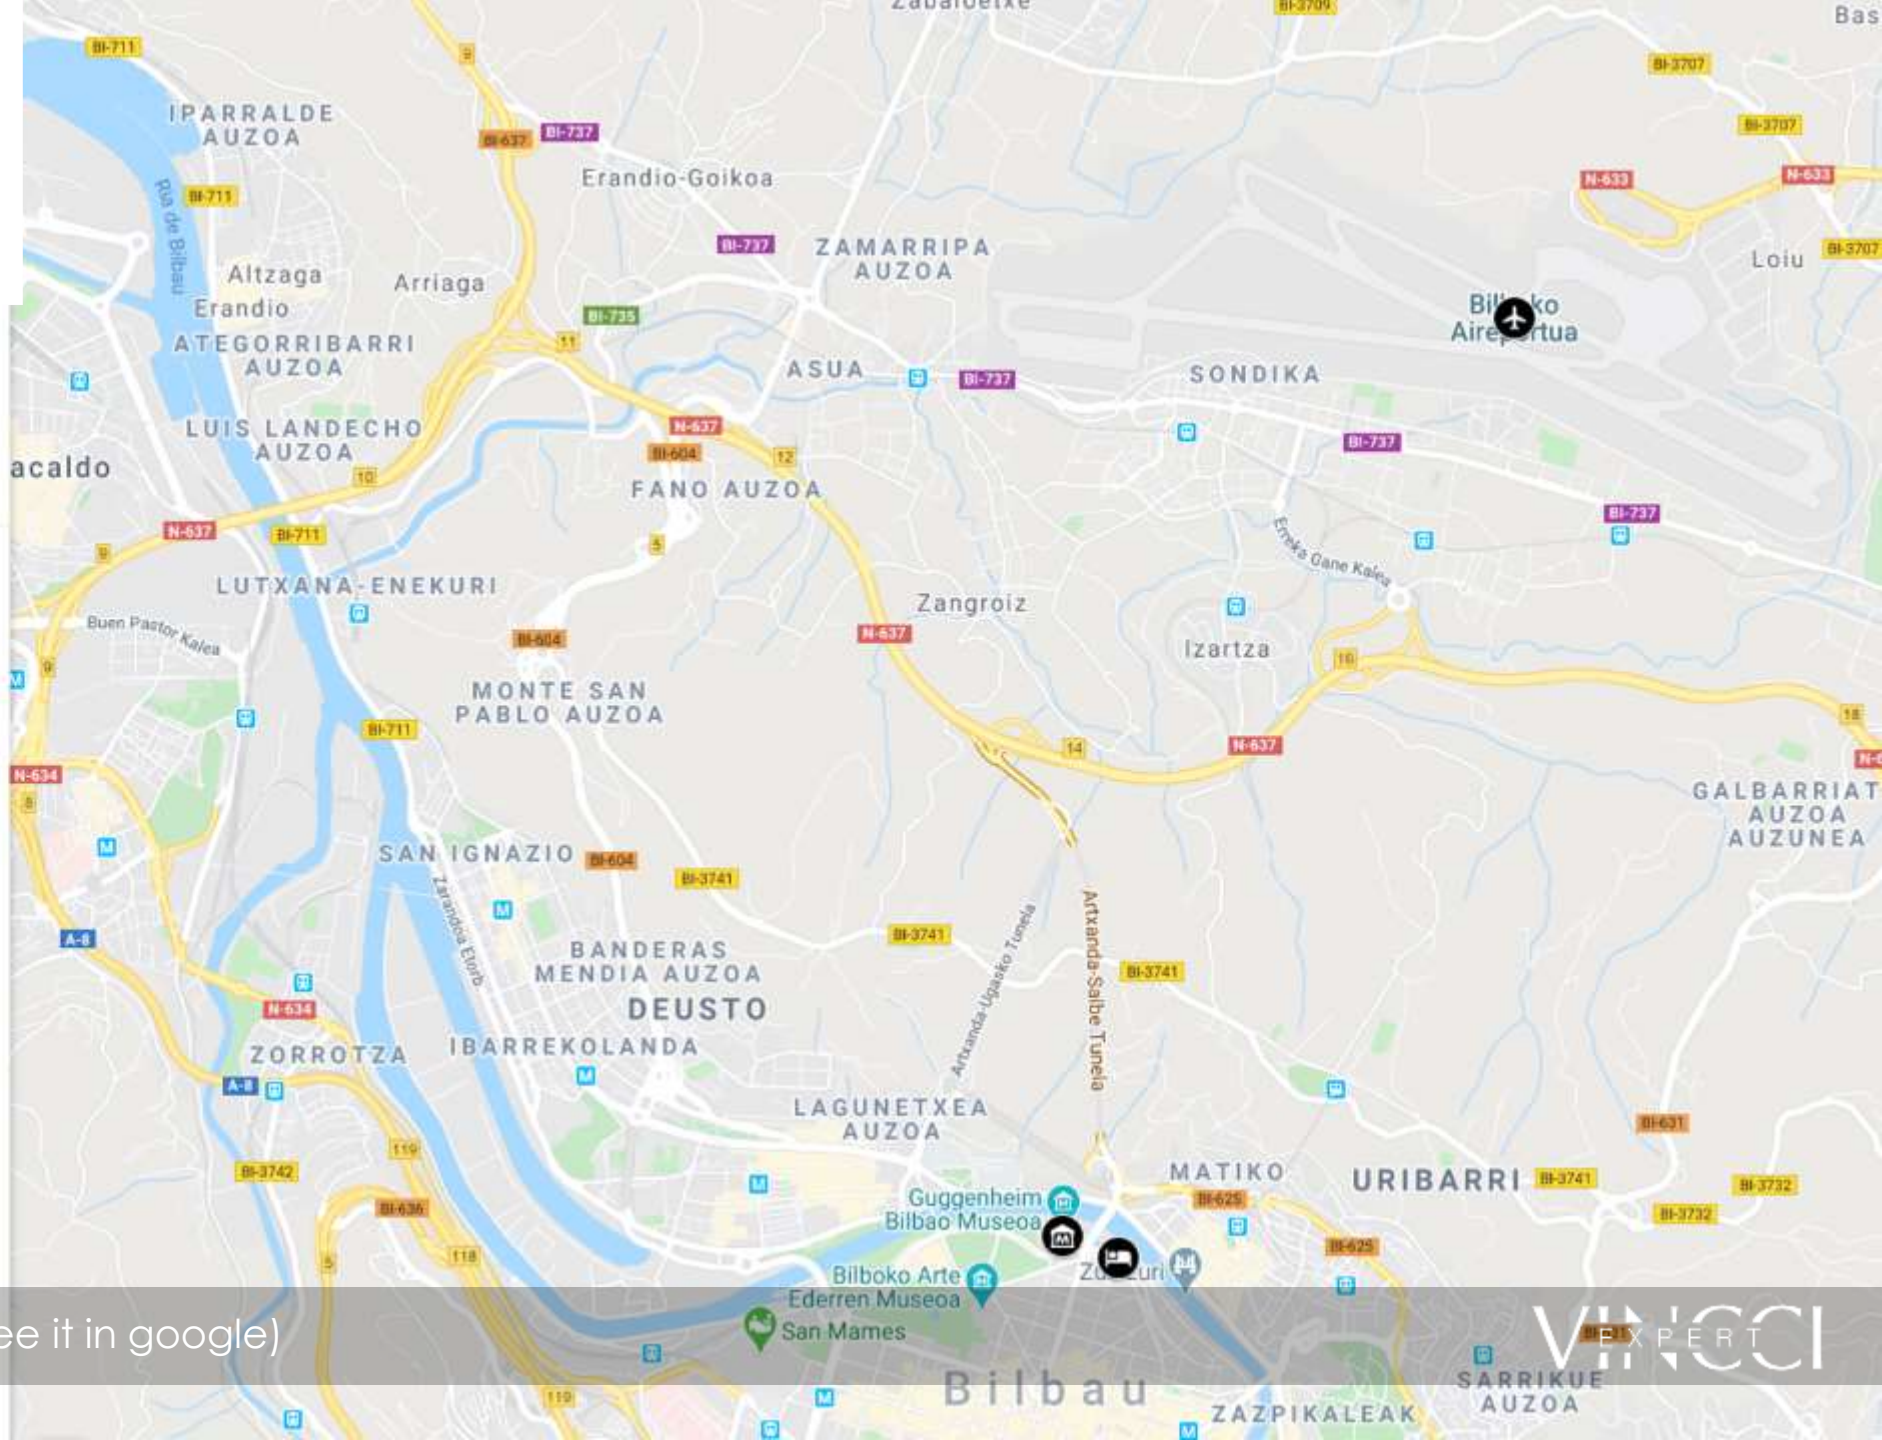

VINCCI
EXPERT

Location

VINCCI

CONSULADO DE BILBAO

Bilbao

4

93

1

VINCCI
EXPERT

- Hotel Vincci Consulado de Bilbao
- Bilbao Airport
- Guggenheim Museum Bilbao

LOCATION (Clic on the map to see it in google)

VINCCI
EXPERT

<https://en.vincciconsuladodebilbao.com/>

vincciexpert@vinccihoteles.com