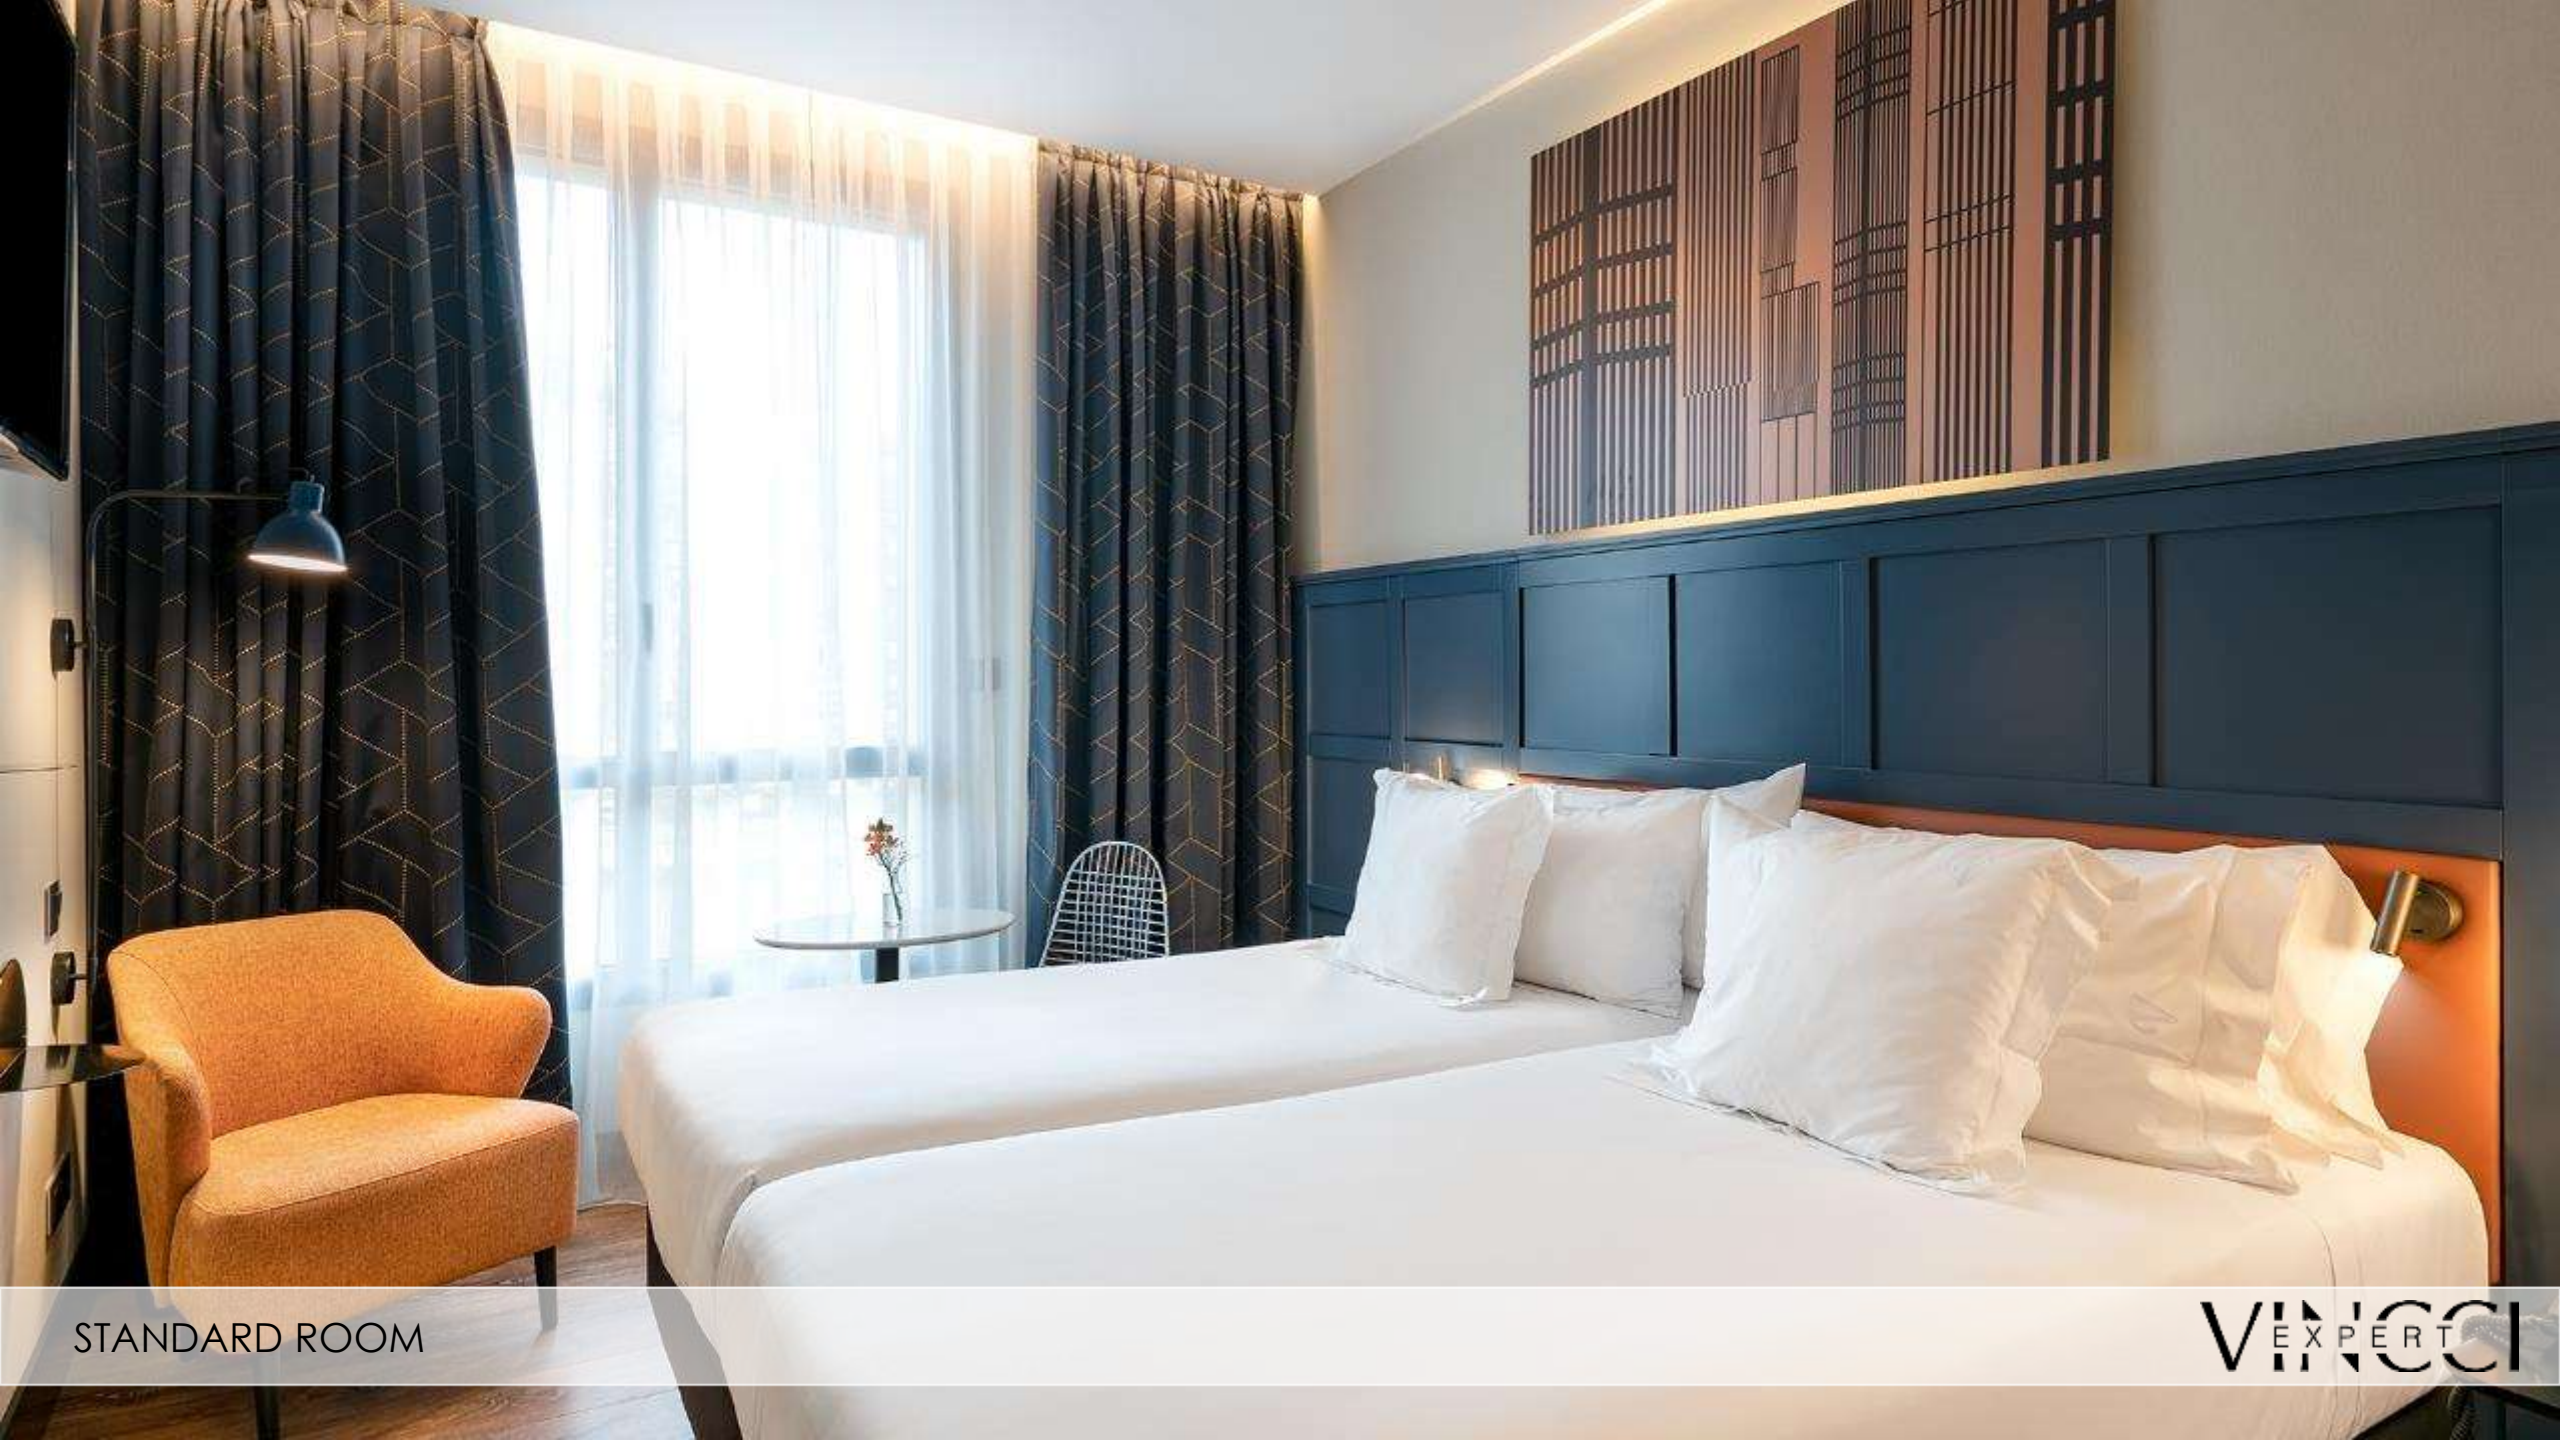

MIRADOR TERRACE

STANDARD ROOM

JUNIOR SUITE VIEW GUGGENHEIM MUSEUM

MEETINGS & EVENTS

VINCCI
EXPERT

VINCCI
EXPERT

m2

Meeting room Mazarredo	Meeting room	70	2,40 m
Restaurant Kondutxo	Special venue	80	4 m
Mirador covered terrace	Terrace	80	3 m
Mirador uncovered terrace	Terrace	573	-
Mirador terrace (complete)	Terrace	653	-