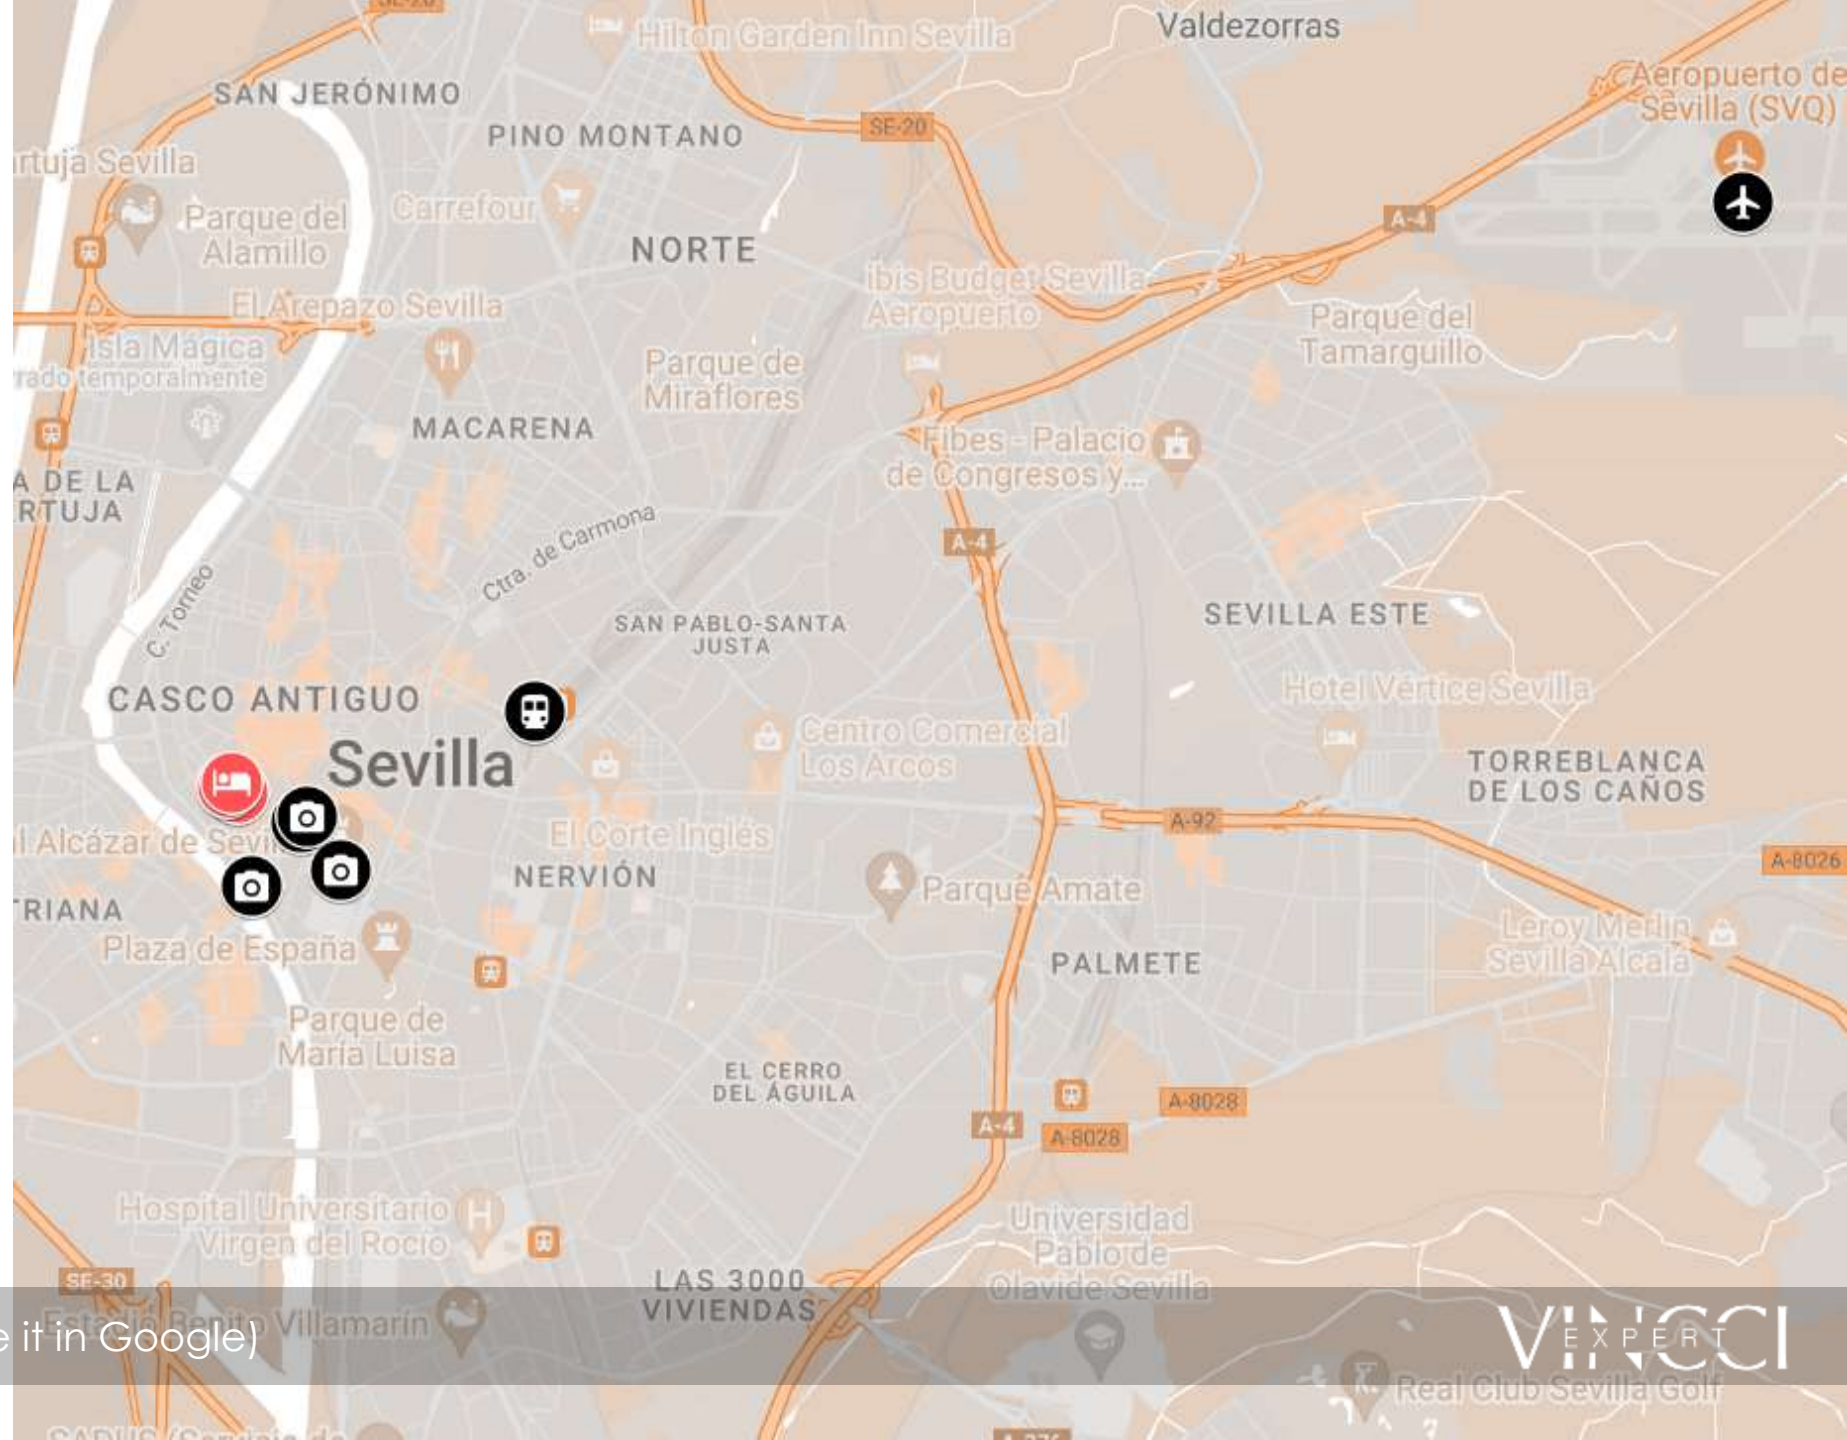

## POINTS OF INTEREST

-  Seville International Airport
-  Sevilla Santa Justa Train Station
-  Cathedral
-  Real Alcázar
-  La Giralda
-  Torre del Oro

LOCATION (Clic on the map to see it in Google)

VINCCI  
EXPERT